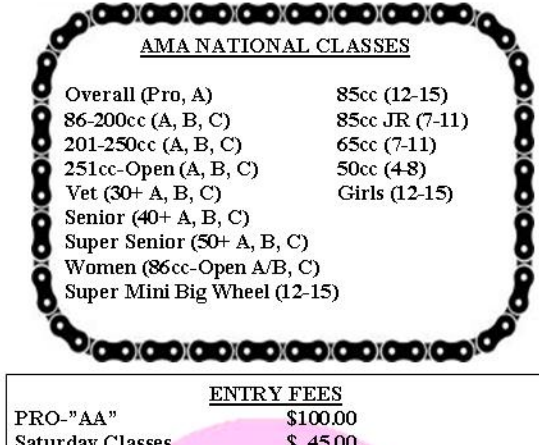

RACE #1

All AMA/D36 C Sportsmen,
AMA/D36 C Vet, C Senior, C Super Senior
AMA/D36 C Women, D36 B/C Vet Women
D36 C Vet+, C Senior +, C Master
Vintage Blue Plate, JR Sportsman
8:00-9:30

RACE #2

AMA Pro, A Sportsmen
D-36 AA/A Sportsmen
AMA/D36 A Vet, A Senior
10:15-12:45

RACE #1
D-36 AA/A/B 50cc
AMA 50cc
8:15-8:45

RACE #2
All "C" 50cc
D36 C Clutchless
9:15-9:45

RACE #3
D-36 AA, A/B 85,
B 4-Stk (12-15),
AMA Super Mini, 85cc (12-15)
D-36 A/B Girls, AMA Girls
10:30-12:00

RACE #4
D36 B (7-11) Youth
D36 C (7-15) Youth
AMA 85cc JR & 65cc
12:30-2:00